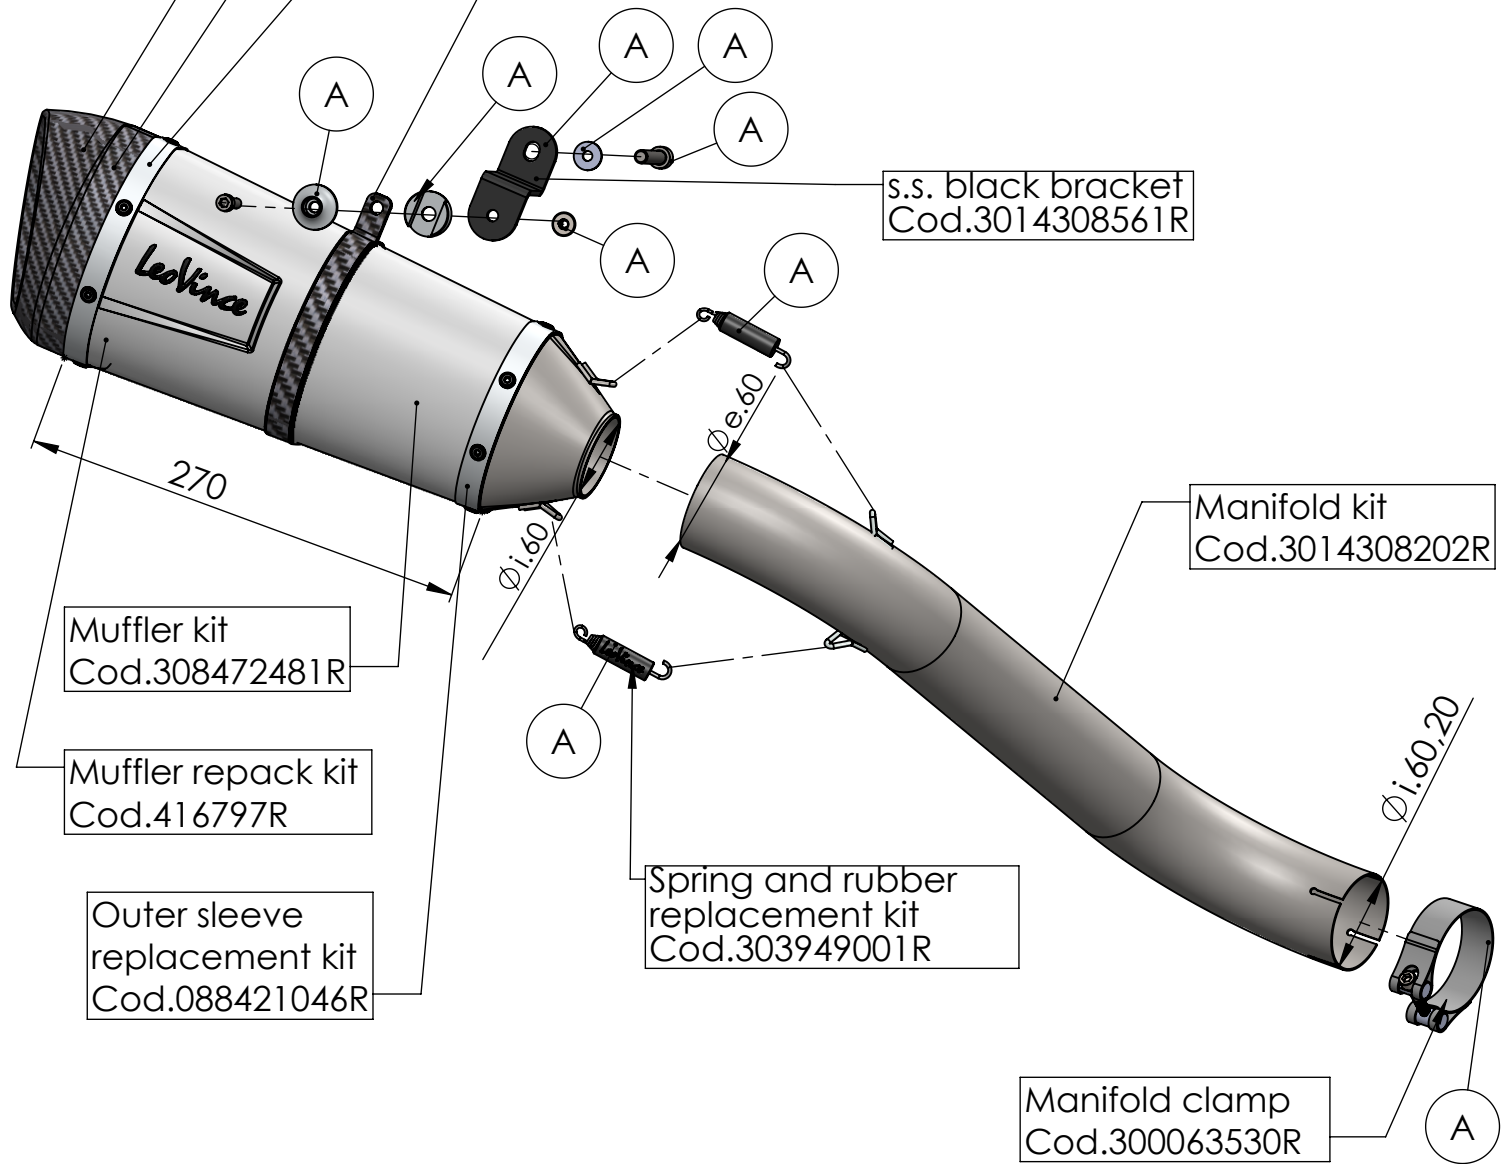

S.s End cap set
Cod.308428711R

Carbon End cap set
Cod.308420741R

Db-killer N°52
Cod.308421801R

Belts and rivets kit
Cod.088421020R

Carbon clamp FRT
Cod.308476501R

s.s. black bracket
Cod.3014308561R

Manifold kit
Cod.3014308202R

Muffler kit
Cod.308472481R

Muffler repack kit
Cod.416797R

Outer sleeve
replacement kit
Cod.088421046R

Spring and rubber
replacement kit
Cod.303949001R

Manifold clamp
Cod.300063530R

WARNING

it is advisable to optimize the carburation by remapping the stock ECU or by adopting an additional ECU unit.

ART. 14308S SPARE PARTS

APRILIA RSV4 1000 RR-RSV4 1100/FACTORY-TUONO V4 1100 RR/ FACTORY

Ⓐ FITTING KIT Cod. 3014308601R